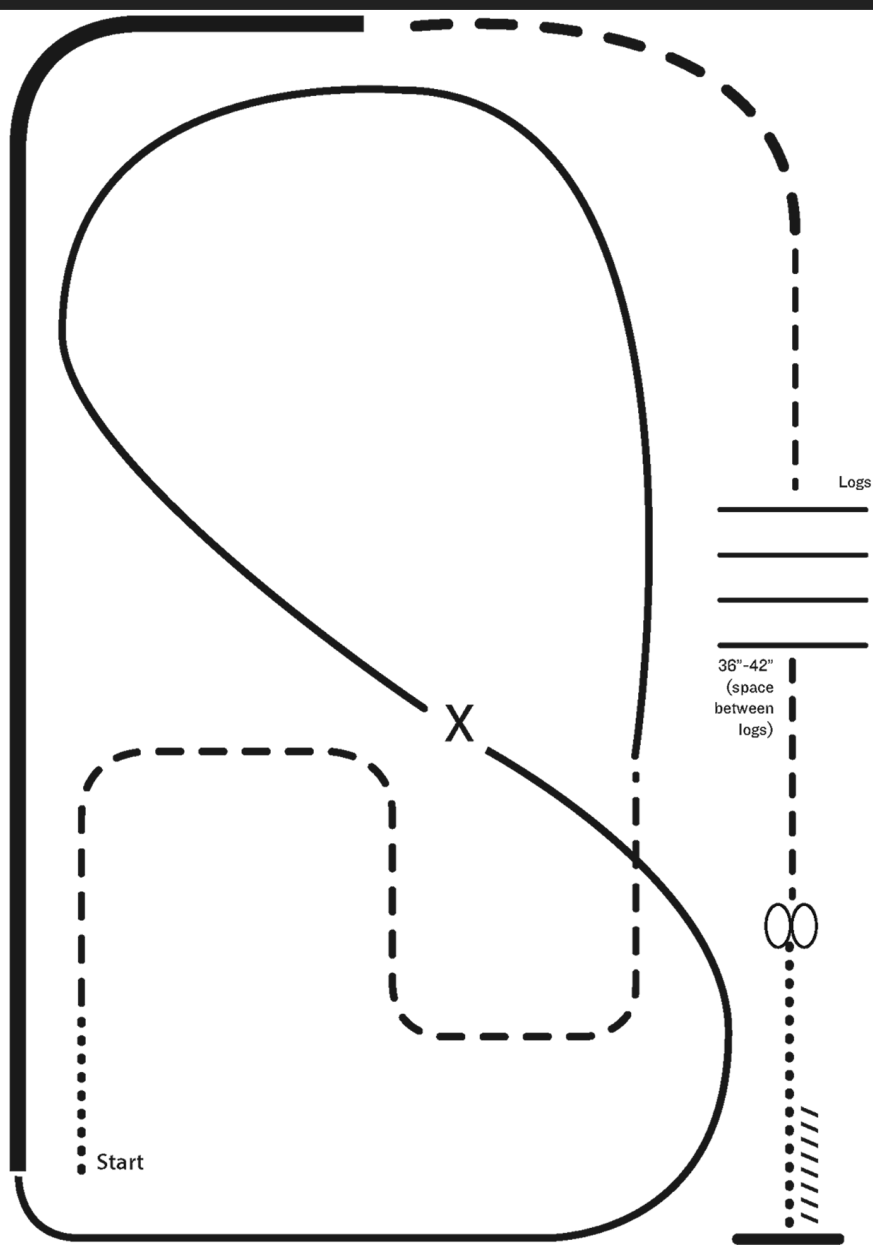

GHQHA/PHBA Ranch SHOW

All Ranch Reining (W/T Trot only)

Show Date: 05-28-2023

Pattern 6

Start at end of arena.

1. Run down the middle of the arena, past the end marker and come to a sliding stop.
2. Complete 3 1/2 spins to the right.
3. Run to the other end of the arena, past the end marker and come to a sliding stop.
4. Complete 3 1/2 spins to the left.
5. Run past the center marker, stop, back at least 10 feet, complete 1/4 turn to the left.
6. Beginning on the right lead, complete one circle to the right, change leads. Complete one circle to the left, change leads.
7. Complete 3/4 of a right circle, run past center marker, stop. Hesitate to complete pattern.

[NRCHAWC/6]

Pattern Provided by:

GHQHA/PHBA Ranch SHOW

All Ranch Riding (W?T replace lopes with Ext. Trot)

Show Date: 05-28-2023

www.HorseShowPatterns.com

www.HorseShowPatterns.com

- X Lead Change
- Walk
- - - Trot
- - - Ext trot
- — — Lope
- — — Ext Lope
- /////// Back

1. Walk
2. Trot serpentine
3. Lope left lead around the end of the arena and then diagonally across the arena
4. Change leads (simple or flying) and
5. Lope on the right lead around end of the arena
6. Extend lope on the straight away and around corner to the center of the arena
7. Extend trot around corner of the arena
8. Collect to a trot
9. Trot over logs
10. Stop, do 360 degree turn each direction (either direction 1st) (L-R or R-L)
11. Walk, stop and back

[RT/2]

Pattern Provided by: