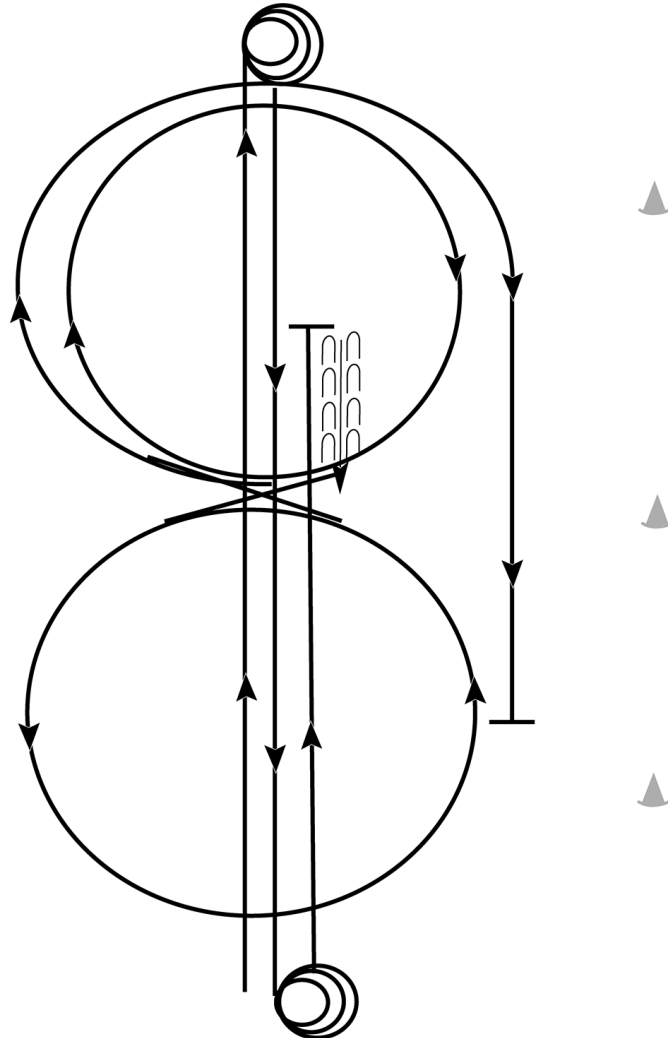

GHQHA/PHBA Ranch SHOW

All Ranch Reining (W/T Trot only)

Show Date: 05-28-2023

Pattern 6

Start at end of arena.

1. Run down the middle of the arena, past the end marker and come to a sliding stop.
2. Complete 3 1/2 spins to the right.
3. Run to the other end of the arena, past the end marker and come to a sliding stop.
4. Complete 3 1/2 spins to the left.
5. Run past the center marker, stop, back at least 10 feet, complete 1/4 turn to the left.
6. Beginning on the right lead, complete one circle to the right, change leads. Complete one circle to the left, change leads.
7. Complete 3/4 of a right circle, run past center marker, stop. Hesitate to complete pattern.

[NRCHAWC/6]

Pattern Provided by:

GHQHA/PHBA Ranch SHOW

All Ranch Riding (W?T replace lopes with Ext. Trot)

Show Date: 05-28-2023

www.HorseShowPatterns.com

www.HorseShowPatterns.com

- X Lead Change
- Walk
- - - Trot
- - - Ext trot
- — — Lope
- — — Ext Lope
- /////// Back

1. Walk
2. Trot serpentine
3. Lope left lead around the end of the arena and then diagonally across the arena
4. Change leads (simple or flying) and
5. Lope on the right lead around end of the arena
6. Extend lope on the straight away and around corner to the center of the arena
7. Extend trot around corner of the arena
8. Collect to a trot
9. Trot over logs
10. Stop, do 360 degree turn each direction (either direction 1st) (L-R or R-L)
11. Walk, stop and back

[RT/2]

Pattern Provided by: