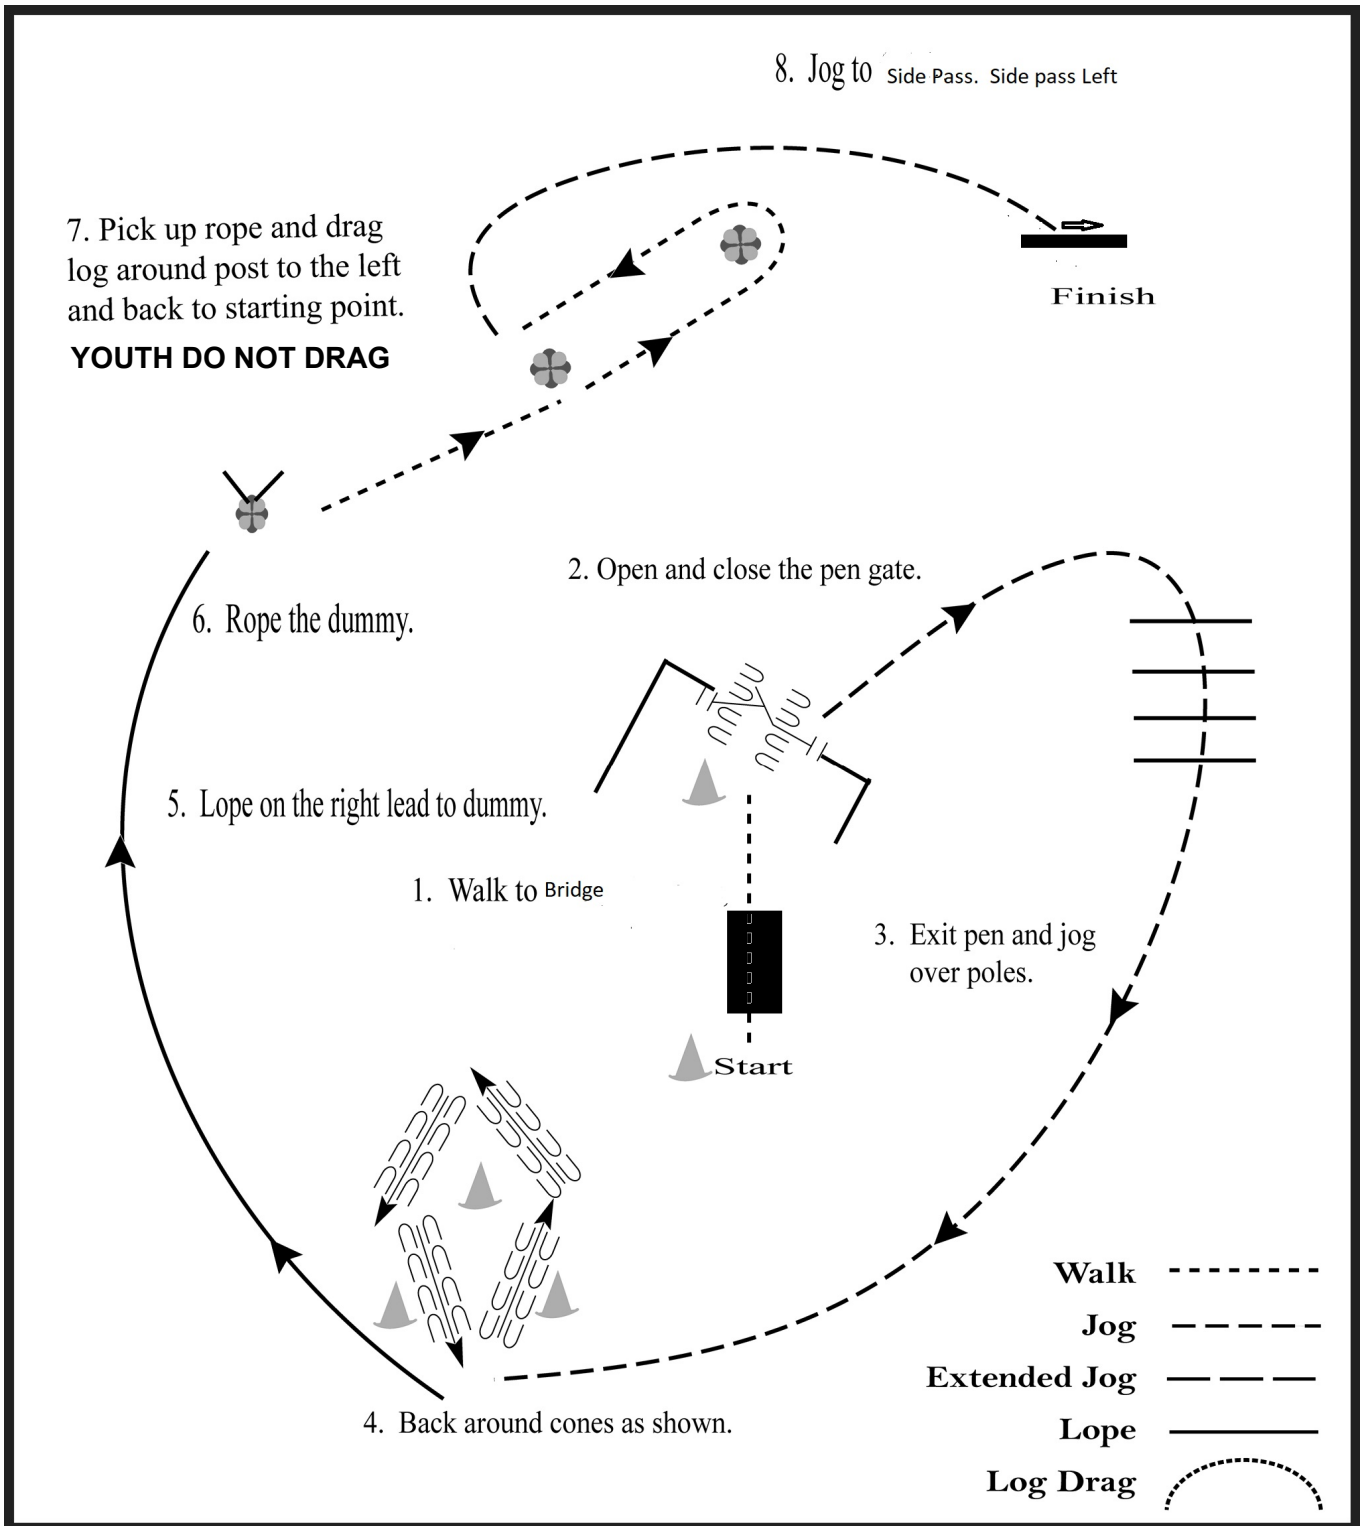

GHQHA/PHBA Ranch SHOW

All Ranch Reining (W/T Trot only)

Show Date: 05-28-2023

Pattern 6

Start at end of arena.

1. Run down the middle of the arena, past the end marker and come to a sliding stop.
2. Complete 3 1/2 spins to the right.
3. Run to the other end of the arena, past the end marker and come to a sliding stop.
4. Complete 3 1/2 spins to the left.
5. Run past the center marker, stop, back at least 10 feet, complete 1/4 turn to the left.
6. Beginning on the right lead, complete one circle to the right, change leads. Complete one circle to the left, change leads.
7. Complete 3/4 of a right circle, run past center marker, stop. Hesitate to complete pattern.

[NRCHAWC/6]

Pattern Provided by:

GHQHA/PHBA Ranch SHOW

All Ranch Riding (W?T replace lopes with Ext. Trot)

Show Date: 05-28-2023

www.HorseShowPatterns.com

www.HorseShowPatterns.com

- X Lead Change
- Walk
- - - Trot
- - - Ext trot
- — — Lope
- — — Ext Lope
- /////// Back

1. Walk
2. Trot serpentine
3. Lope left lead around the end of the arena and then diagonally across the arena
4. Change leads (simple or flying) and
5. Lope on the right lead around end of the arena
6. Extend lope on the straight away and around corner to the center of the arena
7. Extend trot around corner of the arena
8. Collect to a trot
9. Trot over logs
10. Stop, do 360 degree turn each direction (either direction 1st) (L-R or R-L)
11. Walk, stop and back

[RR/AQHA-3]

Pattern Provided by:

GHQHA/PHBA Ranch SHOW

All Ranch trail (W/T TROT ONLY)

Show Date: 05-28-2023

w w w . H o r s e S h o w P a t t e r n s . c o m

w w w . H o r s e S h o w P a t t e r n s . c o m